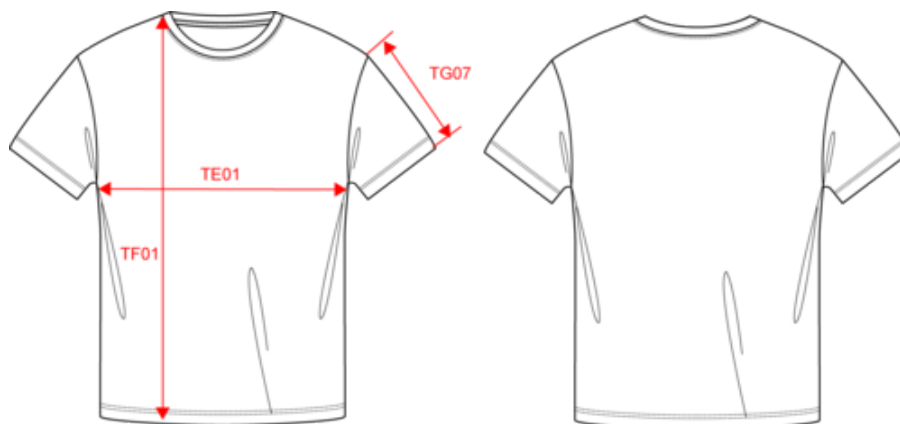

K3035

KARIBAN

K3033

Men's Organic crew neck sailor T-shirt

Dimensions (cm)

Measurements in cm	S	M	L	XL	XXL	3XL
H05 (M) - Total height	70.00	72.00	74.00	76.00	78.00	80.00
H15C (M) - Short sleeve length	22.50	23.25	24.00	24.75	25.50	26.25
W05 (M) - 1/2 chest width at 1.5cm below armhole	50.00	53.00	56.00	59.00	62.00	65.00
TE01 - 1/2 chest width at 1.5cm below armhole	50.00	53.00	56.00	59.00	62.00	65.00
TF01 - Total height from HSP	70.00	72.00	74.00	76.00	78.00	80.00
TG07 - Short sleeve length	22.50	23.25	24.00	24.75	25.50	26.25

White

RVB : 236,236,252
Pantone C : White
Pantone TCX : 11-0601TCX

Navy Stripes

RVB :
Pantone C : White / 433C
Pantone TCX : 11-0601TCX / 19-4012TCX

Logistic

10

50

Sizes	Width (cm)	Height (cm)	Length (cm)	Net weight (kg)	Gross weight (kg)	Pieces/Box	Pieces/Bundle
S	40.00	16.00	60.00	6.80000	7.90000	50	10
M	40.00	16.00	60.00	7.10000	8.20000	50	10
L	40.00	16.00	60.00	8.10000	9.20000	50	10
XL	40.00	18.00	60.00	8.70000	9.80000	50	10
XXL	40.00	18.00	60.00	9.30000	10.40000	50	10
3XL	40.00	18.00	60.00	10.00000	11.10000	50	0